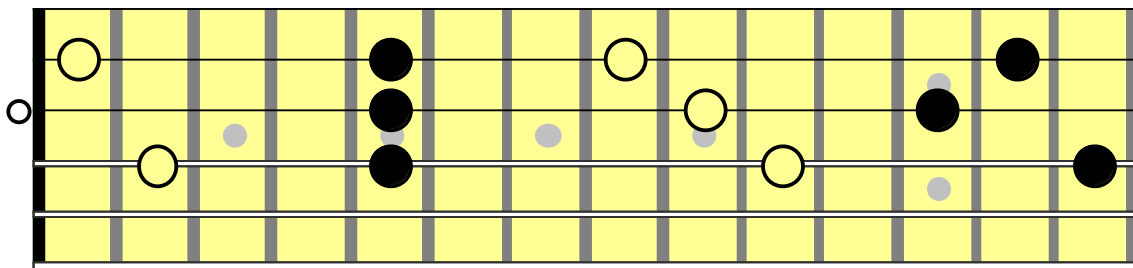

# C Major Triads Up and Down The Fretboard

C major triads on the 1st, 2nd, and 3rd strings

C major triads on the 2nd, 3rd, and 4th strings

C major triads on the 3rd, 4th, and 5th strings

C major triads on the 4th, 5th, and 6th strings

# G Major Triads Up and Down The Fretboard

G major triads on the 1st, 2nd, and 3rd strings

G major triads on the 2nd, 3rd, and 4th strings

G major triads on the 3rd, 4th, and 5th strings

G major triads on the 4th, 5th, and 6th strings

# C Triads Up And Down The Fretboard

www.jonathantorgrimsen.com

Standard tuning

♩ = 120

s. guit.

1

TAB: 0-1-0 | 3-5-5 | 8-8-8 | 12-13-12 | 12-13-8 | 8-8-8

Detailed description: This block shows the first C triad (C major) in standard tuning. The treble clef staff contains a single chord with a '1' above it. The guitar tablature below shows the fret numbers for the strings: Treble (T), Middle (A), and Bass (B). The sequence of chords is: open strings (0-1-0), 3rd fret (3-5-5), 8th fret (8-8-8), 12th fret (12-13-12), 12th fret (12-13-8), and 8th fret (8-8-8).

7

TAB: 13-12-14 | 8-9-10 | 5-5-5 | 5-0-2 | 5-2-3 | 5-5-7

Detailed description: This block shows the seventh C triad. The treble clef staff contains a single chord with a '7' above it. The guitar tablature shows: 13th fret (13-12-14), 8th fret (8-9-10), 5th fret (5-5-5), 5th fret (5-0-2), 5th fret (5-2-3), and 5th fret (5-5-7).