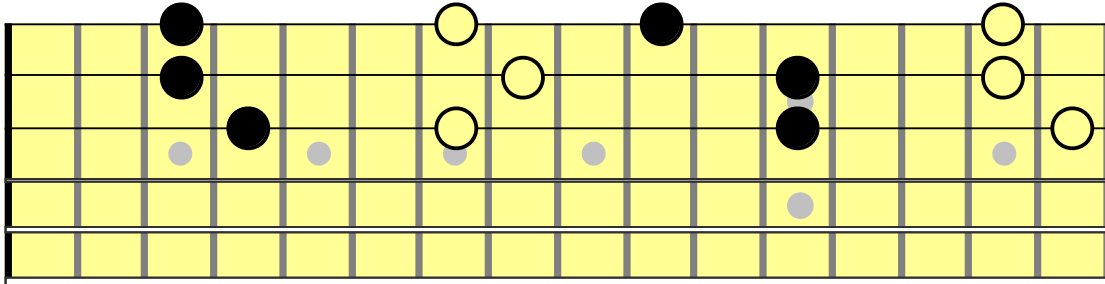

# C Major Triads Up and Down The Fretboard

C major triads on the 1st, 2nd, and 3rd strings

C major triads on the 2nd, 3rd, and 4th strings

C major triads on the 3rd, 4th, and 5th strings

C major triads on the 4th, 5th, and 6th strings

# G Major Triads Up and Down The Fretboard

G major triads on the 1st, 2nd, and 3rd strings

G major triads on the 2nd, 3rd, and 4th strings

G major triads on the 3rd, 4th, and 5th strings

G major triads on the 4th, 5th, and 6th strings

# C Triads Up And Down The Fretboard

www.jonathantorgrimsen.com

Standard tuning

♩ = 120

s. guit.

1

TAB: 0-1-0 | 3-5-5 | 8-8-8 | 12-13-12 | 12-13-8 | 8-8-8

Detailed description: This block shows the first C triad (C major) in standard tuning. The treble clef staff contains a single chord with a '1' above it. The guitar tablature below shows the fret numbers for the strings: Treble (T), Middle (A), and Bass (B). The sequence of chords is: open strings (0-1-0), 3rd fret (3-5-5), 8th fret (8-8-8), 12th fret (12-13-12), 12th fret (12-13-8), and 8th fret (8-8-8).

7

TAB: 13-12-14 | 8-9-10 | 5-5-5 | 5-0-2 | 5-2-3 | 5-5-7

Detailed description: This block shows the seventh C triad. The treble clef staff contains a single chord with a '7' above it. The guitar tablature shows: 13th fret (13-12-14), 8th fret (8-9-10), 5th fret (5-5-5), 5th fret (5-0-2), 5th fret (5-2-3), and 5th fret (5-5-7).