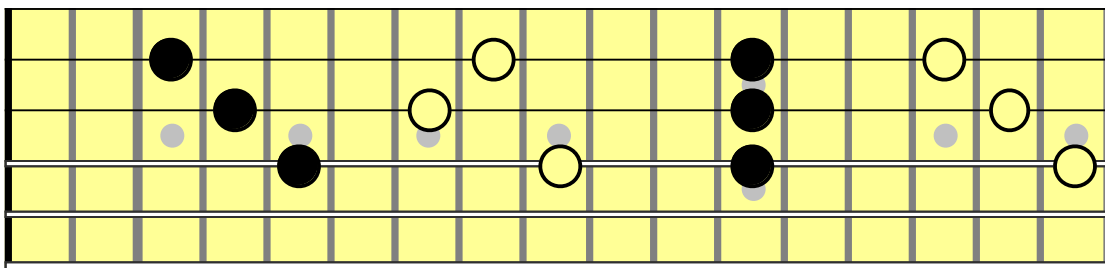

# C Major Triads Up and Down The Fretboard

C major triads on the 1st, 2nd, and 3rd strings

C major triads on the 2nd, 3rd, and 4th strings

C major triads on the 3rd, 4th, and 5th strings

C major triads on the 4th, 5th, and 6th strings

# G Major Triads Up and Down The Fretboard

G major triads on the 1st, 2nd, and 3rd strings

G major triads on the 2nd, 3rd, and 4th strings

G major triads on the 3rd, 4th, and 5th strings

G major triads on the 4th, 5th, and 6th strings

# C Triads Up And Down The Fretboard

www.jonathantorgrimsen.com

Standard tuning

♩ = 120

s. guit.

1

TAB: 0-1-0 | 3-5-5 | 8-8-8 | 12-13-12 | 12-13-8 | 8-8-8

Detailed description: This block shows the first C triad (C major) in standard tuning. The treble clef staff contains a single chord with a '1' above it. The guitar tablature below shows the fret numbers for the strings: Treble (T), Middle (A), and Bass (B). The sequence of chords is: open strings (0-1-0), 3rd fret (3-5-5), 8th fret (8-8-8), 12th fret (12-13-12), 12th fret (12-13-8), and 8th fret (8-8-8).

7

TAB: 13-12-14 | 8-9-10 | 5-5-5 | 5-0-2 | 5-2-3 | 5-5-7

Detailed description: This block shows the seventh C triad. The treble clef staff contains a single chord with a '7' above it. The guitar tablature shows: 13th fret (13-12-14), 8th fret (8-9-10), 5th fret (5-5-5), 5th fret (5-0-2), 5th fret (5-2-3), and 5th fret (5-5-7).