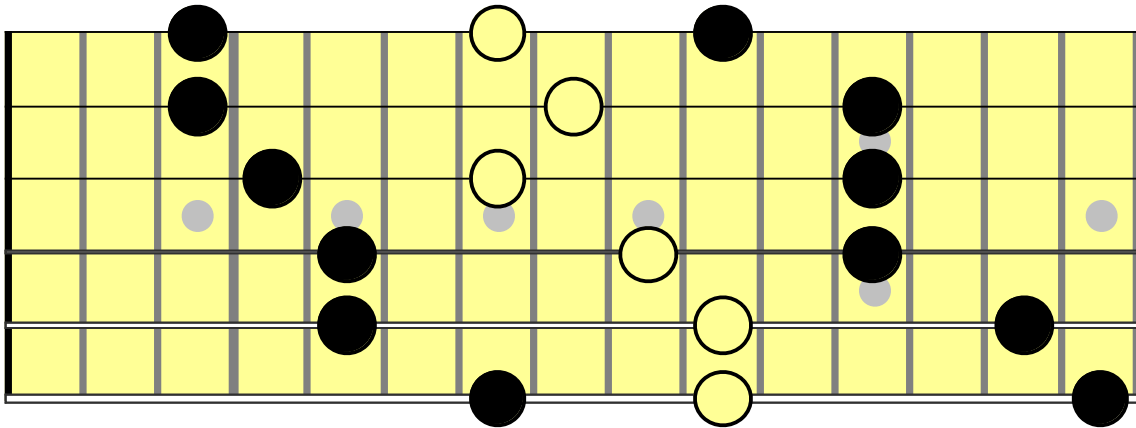

G Major Triads Across The Fretboard

G major triads