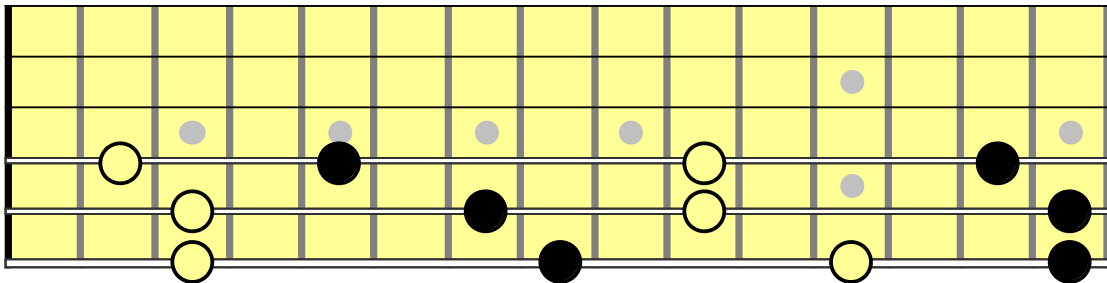

# C Major Triads Up and Down The Fretboard

C major triads on the 1st, 2nd, and 3rd strings

C major triads on the 2nd, 3rd, and 4th strings

C major triads on the 3rd, 4th, and 5th strings

C major triads on the 4th, 5th, and 6th strings

# G Major Triads Up and Down The Fretboard

G major triads on the 1st, 2nd, and 3rd strings

G major triads on the 2nd, 3rd, and 4th strings

G major triads on the 3rd, 4th, and 5th strings

G major triads on the 4th, 5th, and 6th strings

# C Triads Up And Down The Fretboard

www.jonathantorgrimsen.com

Standard tuning

♩ = 120

s. guit.

1

TAB: 0-1-0 | 3-5-5 | 8-8-8 | 12-13-12 | 12-13-8 | 8-8-8

Detailed description: This block shows the first C triad (C major) in standard tuning. The treble clef staff contains a single chord with a '1' above it. The guitar tablature below shows the fret numbers for the strings: Treble (T), Middle (A), and Bass (B). The sequence of chords is: open strings (0-1-0), 3rd fret (3-5-5), 8th fret (8-8-8), 12th fret (12-13-12), 12th fret (12-13-8), and 8th fret (8-8-8).

7

TAB: 13-12-14 | 8-9-10 | 5-5-5 | 5-0-2 | 5-2-3 | 5-5-7

Detailed description: This block shows the seventh C triad. The treble clef staff contains a single chord with a '7' above it. The guitar tablature shows: 13th fret (13-12-14), 8th fret (8-9-10), 5th fret (5-5-5), 5th fret (5-0-2), 5th fret (5-2-3), and 5th fret (5-5-7).