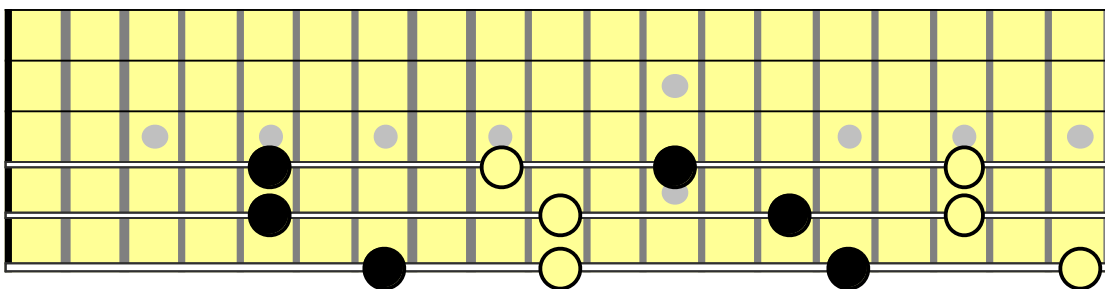

# C Major Triads Up and Down The Fretboard

C major triads on the 1st, 2nd, and 3rd strings

C major triads on the 2nd, 3rd, and 4th strings

C major triads on the 3rd, 4th, and 5th strings

C major triads on the 4th, 5th, and 6th strings

# G Major Triads Up and Down The Fretboard

G major triads on the 1st, 2nd, and 3rd strings

G major triads on the 2nd, 3rd, and 4th strings

G major triads on the 3rd, 4th, and 5th strings

G major triads on the 4th, 5th, and 6th strings

# C Triads Up And Down The Fretboard

www.jonathantorgrimsen.com

Standard tuning

♩ = 120

s. guit.

1

TAB: 0-1-0 | 3-5-5 | 8-8-8 | 12-13-12 | 12-13-8 | 8-8-8

Detailed description: This block shows the first C triad (C major) in standard tuning. The treble clef staff contains a single chord with a '1' above it. The guitar tablature below shows the fret numbers for the strings: Treble (T), Middle (A), and Bass (B). The sequence of chords is: open strings (0-1-0), 3rd fret (3-5-5), 8th fret (8-8-8), 12th fret (12-13-12), 12th fret (12-13-8), and 8th fret (8-8-8).

7

TAB: 13-12-14 | 8-9-10 | 5-5-5 | 5-0-2 | 5-2-3 | 5-5-7

Detailed description: This block shows the seventh C triad. The treble clef staff contains a single chord with a '7' above it. The guitar tablature shows: 13th fret (13-12-14), 8th fret (8-9-10), 5th fret (5-5-5), 5th fret (5-0-2), 5th fret (5-2-3), and 5th fret (5-5-7).