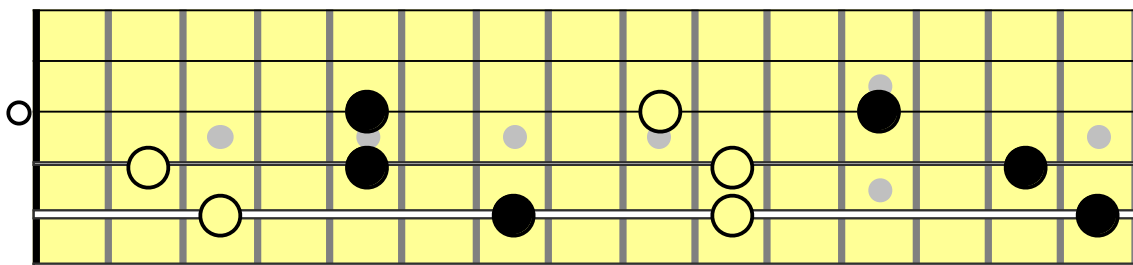

# C Major Triads Up and Down The Fretboard

C major triads on the 1st, 2nd, and 3rd strings

C major triads on the 2nd, 3rd, and 4th strings

C major triads on the 3rd, 4th, and 5th strings

C major triads on the 4th, 5th, and 6th strings

# G Major Triads Up and Down The Fretboard

G major triads on the 1st, 2nd, and 3rd strings

G major triads on the 2nd, 3rd, and 4th strings

G major triads on the 3rd, 4th, and 5th strings

G major triads on the 4th, 5th, and 6th strings

# C Triads Up And Down The Fretboard

www.jonathantorgrimsen.com

Standard tuning

♩ = 120

s. guit.

1

TAB: 0-1-0 | 3-5-5 | 8-8-8 | 12-13-12 | 12-13-8 | 8-8-8

Detailed description: This block shows the first C triad (C major) in standard tuning. The treble clef staff contains a single chord with a '1' above it. The guitar tablature below shows the fret numbers for the strings: Treble (T), Middle (A), and Bass (B). The sequence of chords is: open strings (0-1-0), 3rd fret (3-5-5), 8th fret (8-8-8), 12th fret (12-13-12), 12th fret (12-13-8), and 8th fret (8-8-8).

7

TAB: 13-12-14 | 8-9-10 | 5-5-5 | 5-0-2 | 5-2-3 | 5-5-7

Detailed description: This block shows the seventh C triad. The treble clef staff contains a single chord with a '7' above it. The guitar tablature shows: 13th fret (13-12-14), 8th fret (8-9-10), 5th fret (5-5-5), 5th fret (5-0-2), 5th fret (5-2-3), and 5th fret (5-5-7).