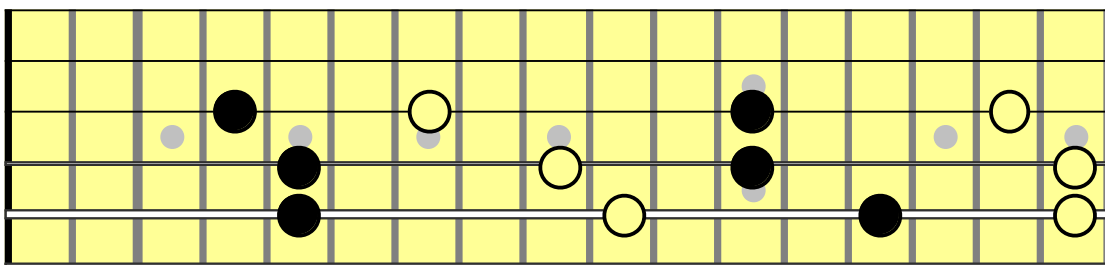

# C Major Triads Up and Down The Fretboard

C major triads on the 1st, 2nd, and 3rd strings

C major triads on the 2nd, 3rd, and 4th strings

C major triads on the 3rd, 4th, and 5th strings

C major triads on the 4th, 5th, and 6th strings

# G Major Triads Up and Down The Fretboard

G major triads on the 1st, 2nd, and 3rd strings

G major triads on the 2nd, 3rd, and 4th strings

G major triads on the 3rd, 4th, and 5th strings

G major triads on the 4th, 5th, and 6th strings

# C Triads Up And Down The Fretboard

www.jonathantorgrimsen.com

Standard tuning

♩ = 120

s. guit.

1

TAB: 0-1-0 | 3-5-5 | 8-8-8 | 12-13-12 | 12-13-8 | 8-8-8

Detailed description: This block shows the first C triad (C major) in standard tuning. The treble clef staff contains a single chord with a '1' above it. The guitar tablature below shows the fret numbers for the strings: Treble (T), Middle (A), and Bass (B). The sequence of chords is: open strings (0-1-0), 3rd fret (3-5-5), 8th fret (8-8-8), 12th fret (12-13-12), 12th fret (12-13-8), and 8th fret (8-8-8).

7

TAB: 13-12-14 | 8-9-10 | 5-5-5 | 5-0-2 | 5-2-3 | 5-5-7

Detailed description: This block shows the seventh C triad. The treble clef staff contains a single chord with a '7' above it. The guitar tablature shows: 13th fret (13-12-14), 8th fret (8-9-10), 5th fret (5-5-5), 5th fret (5-0-2), 5th fret (5-2-3), and 5th fret (5-5-7).