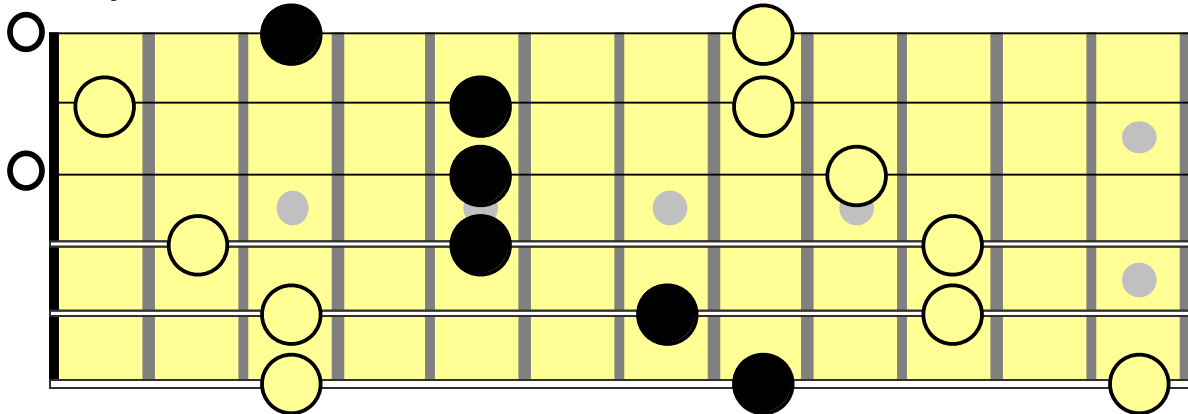

TAB

15 15 15  
15 15 15  
16 16 16

15 15 15  
16 16 16  
17 17 17

16 16 16  
17 17 17  
17 17 17

17 17 17  
17 17 17  
19 19 19

16

TAB

15 15 15  
16 16 16  
17 17 17

# C Triads Up And Down The Fretboard

www.jonathantorgrimsen.com

Standard tuning

♩ = 120

s. guit.

1

TAB: 0-1-0 | 3-5-5 | 8-8-8 | 12-13-12 | 12-13-8 | 8-8-8

Detailed description: This block shows the first C triad (C major) in standard tuning. The treble clef staff contains a single chord with a '1' above it. The guitar tablature below shows the fret numbers for the strings: Treble (T), Middle (A), and Bass (B). The sequence of chords is: open strings (0-1-0), 3rd fret (3-5-5), 8th fret (8-8-8), 12th fret (12-13-12), 12th fret (12-13-8), and 8th fret (8-8-8).

4

TAB: 3-5-5 | 0-1-0 | 5-5-5 | 5-5-5 | 8-9-10 | 8-12-14

Detailed description: This block shows the fourth C triad. The treble clef staff contains a single chord with a '4' above it. The guitar tablature shows: 3rd fret (3-5-5), open strings (0-1-0), 5th fret (5-5-5), 5th fret (5-5-5), 8th fret (8-9-10), and 8th fret (8-12-14).

10

TAB: 9-10-10 | 12-14-15 | 12-14-15 | 9-10-10 | 5-5-7 | 0-2-3

Detailed description: This block shows the tenth C triad. The treble clef staff contains a single chord with a '10' above it. The guitar tablature shows: 9th fret (9-10-10), 12th fret (12-14-15), 12th fret (12-14-15), 9th fret (9-10-10), 5th fret (5-5-7), and open strings (0-2-3).