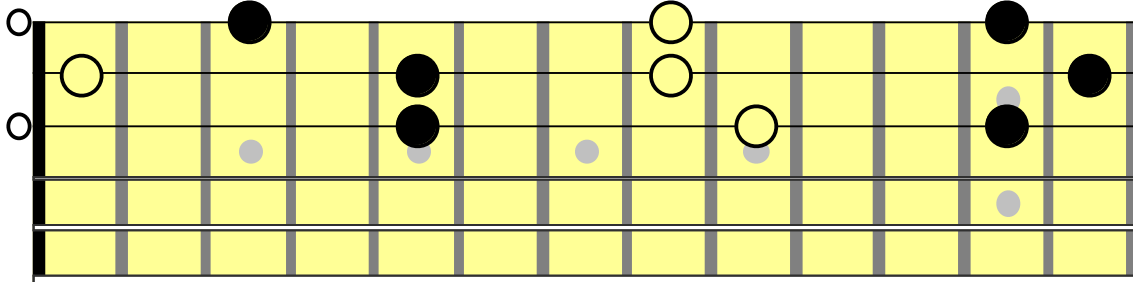

# C Major Triads Up and Down The Fretboard

C major triads on the 1st, 2nd, and 3rd strings

C major triads on the 2nd, 3rd, and 4th strings

C major triads on the 3rd, 4th, and 5th strings

C major triads on the 4th, 5th, and 6th strings

# G Major Triads Up and Down The Fretboard

G major triads on the 1st, 2nd, and 3rd strings

G major triads on the 2nd, 3rd, and 4th strings

G major triads on the 3rd, 4th, and 5th strings

G major triads on the 4th, 5th, and 6th strings

# C Triads Up And Down The Fretboard

www.jonathantorgrimsen.com

Standard tuning

♩ = 120

s. guit.

1

TAB: 0-1-0 | 3-5-5 | 8-8-8 | 12-13-12 | 12-13-8 | 8-8-8

Detailed description: This block shows the first C triad (C major) in standard tuning. The treble clef staff contains a single chord with a '1' above it. The guitar tablature below shows the fret numbers for the strings: Treble (T), Middle (A), and Bass (B). The sequence of chords is: open strings (0-1-0), 3rd fret (3-5-5), 8th fret (8-8-8), 12th fret (12-13-12), 12th fret (12-13-8), and 8th fret (8-8-8).

7

TAB: 13-12-14 | 8-9-10 | 5-5-5 | 5-0-2 | 5-2-3 | 5-5-7

Detailed description: This block shows the seventh C triad. The treble clef staff contains a single chord with a '7' above it. The guitar tablature shows: 13th fret (13-12-14), 8th fret (8-9-10), 5th fret (5-5-5), 5th fret (5-0-2), 5th fret (5-2-3), and 5th fret (5-5-7).